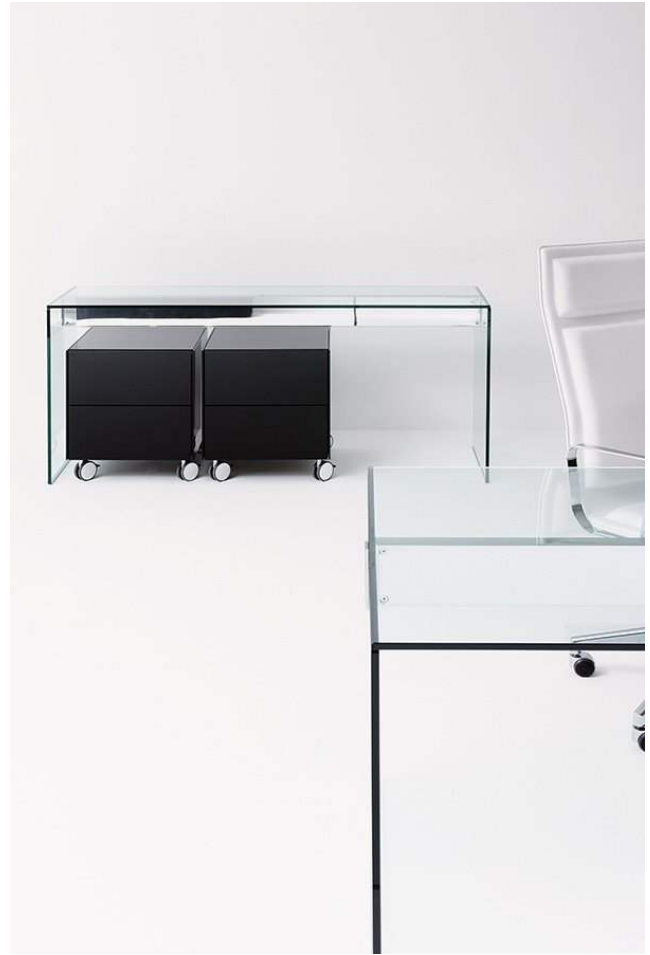

Finishings

Glass